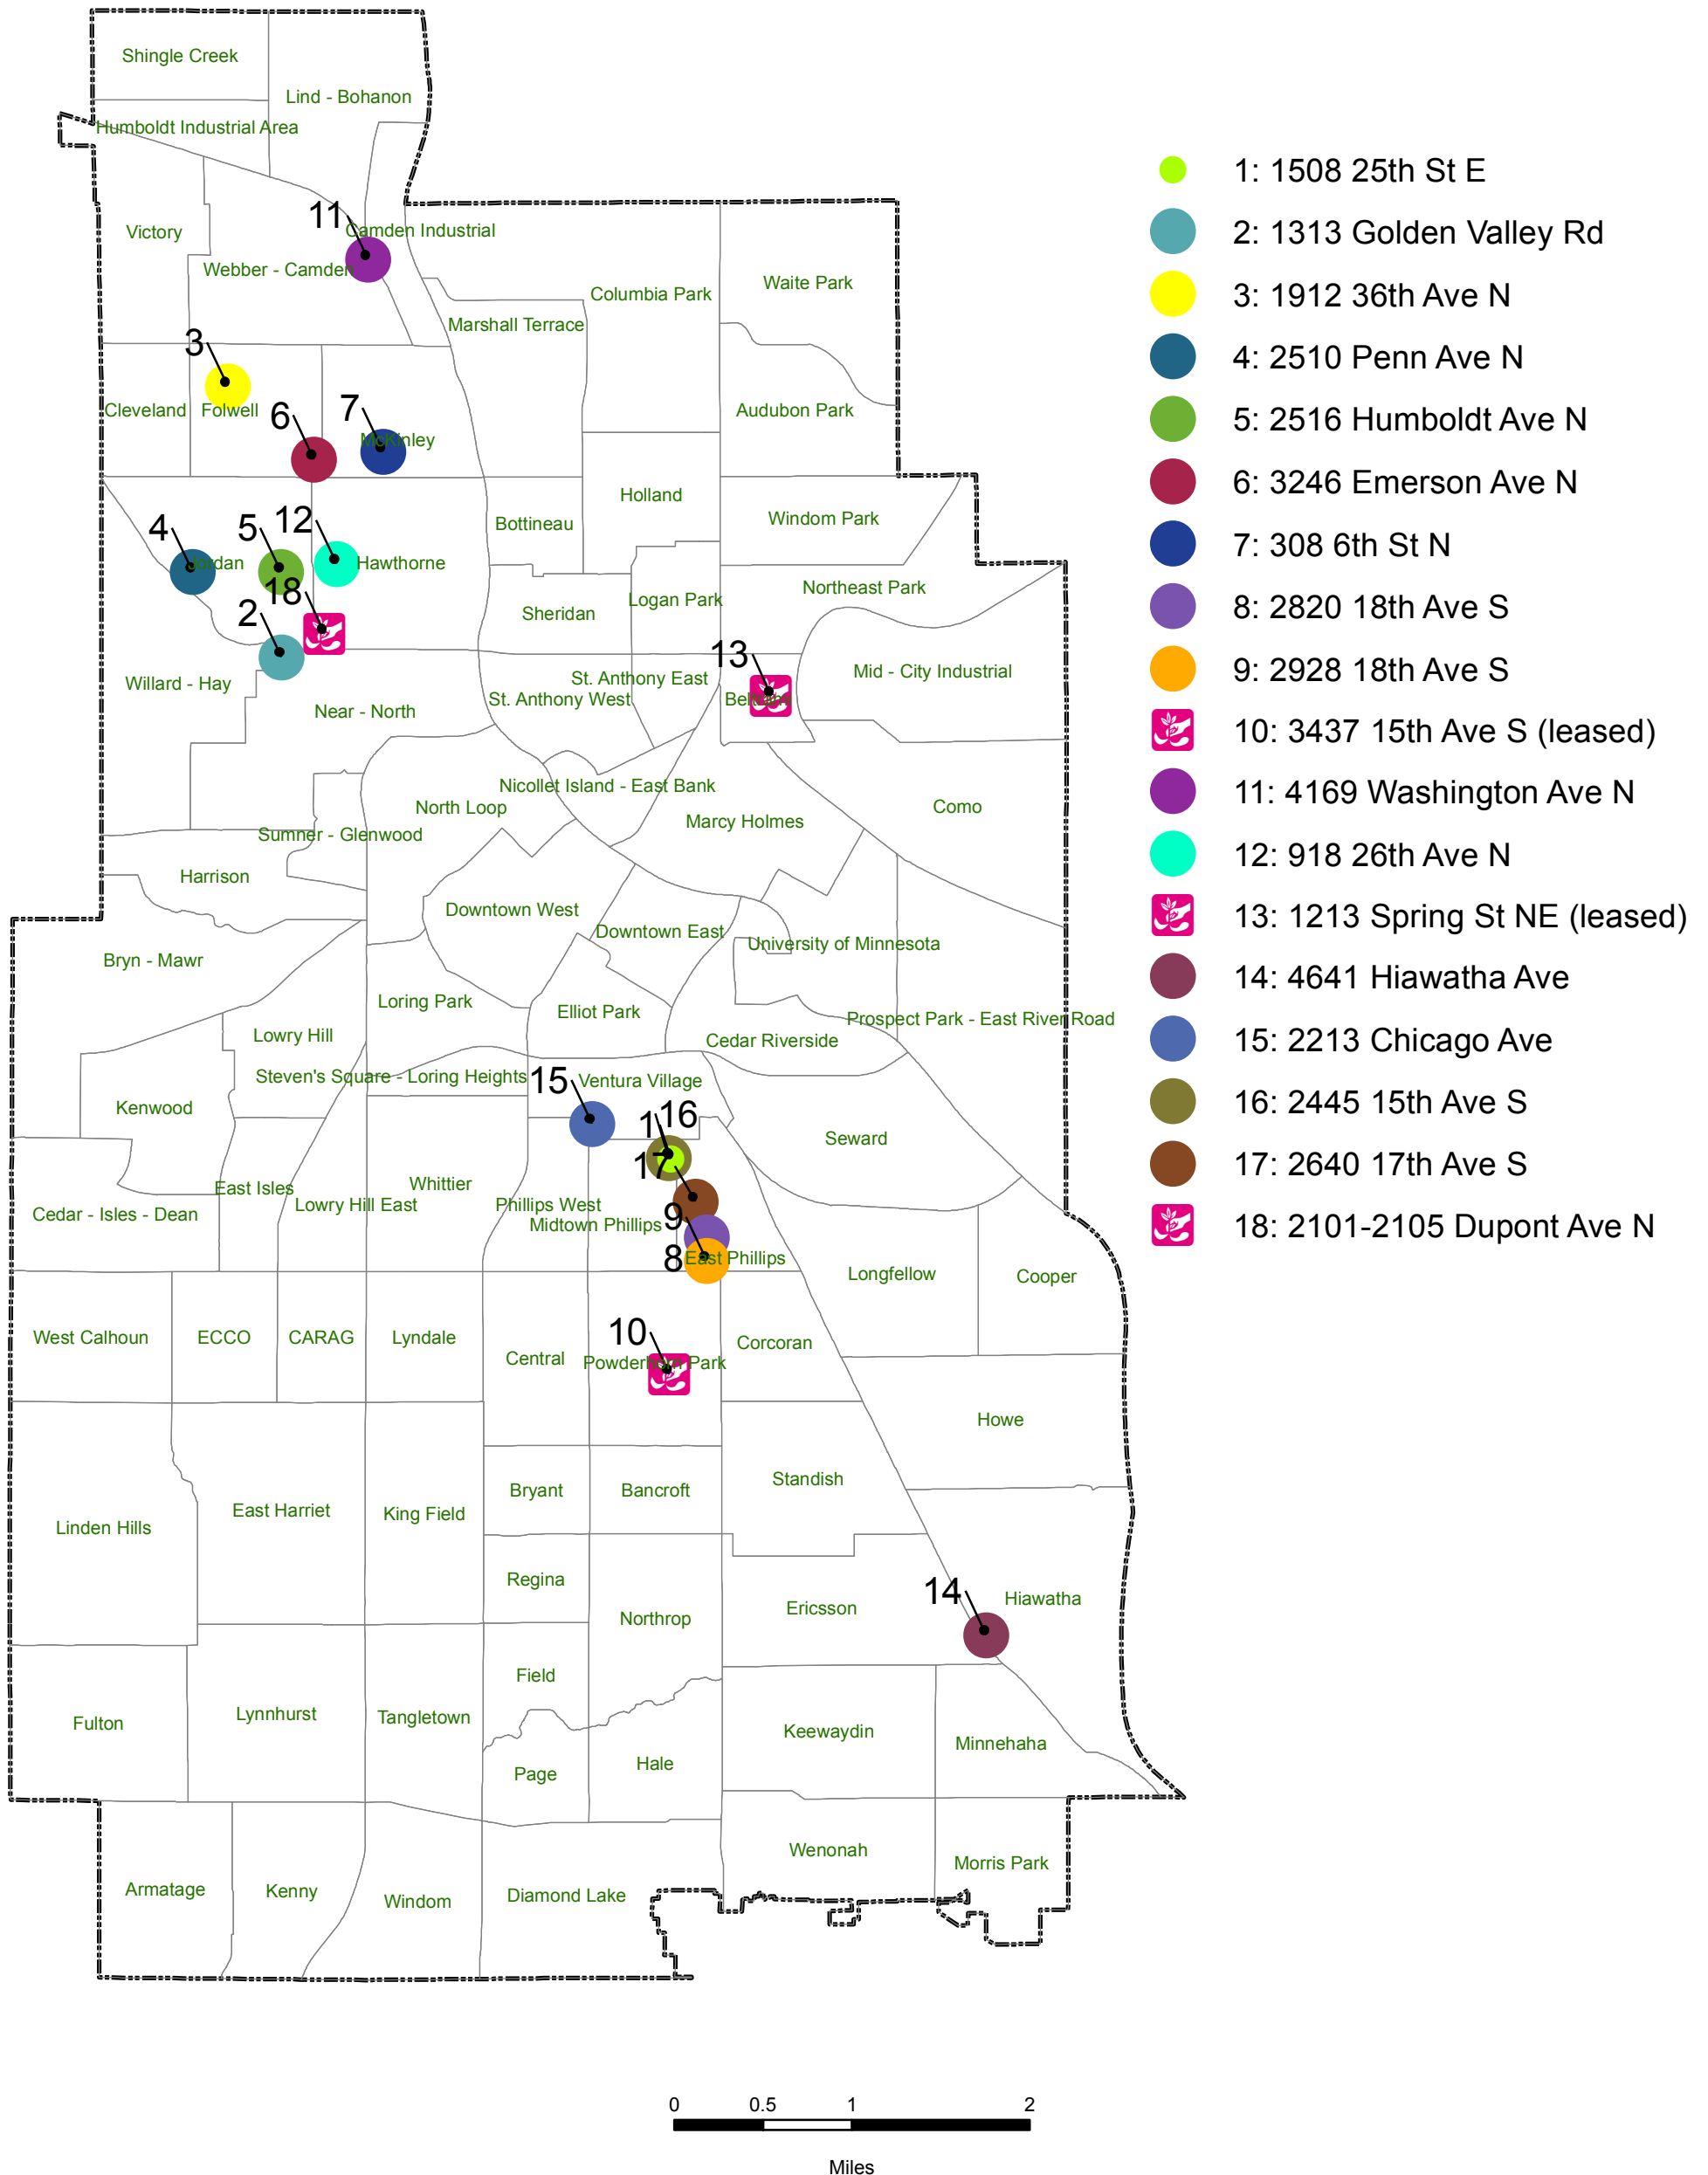

City Parcels Available for 2010 Community Garden Pilot Homegrown Minneapolis

City of Minneapolis

Created by: Community Planning and Economic Development - Planning Division

Updated on: July 14, 2010