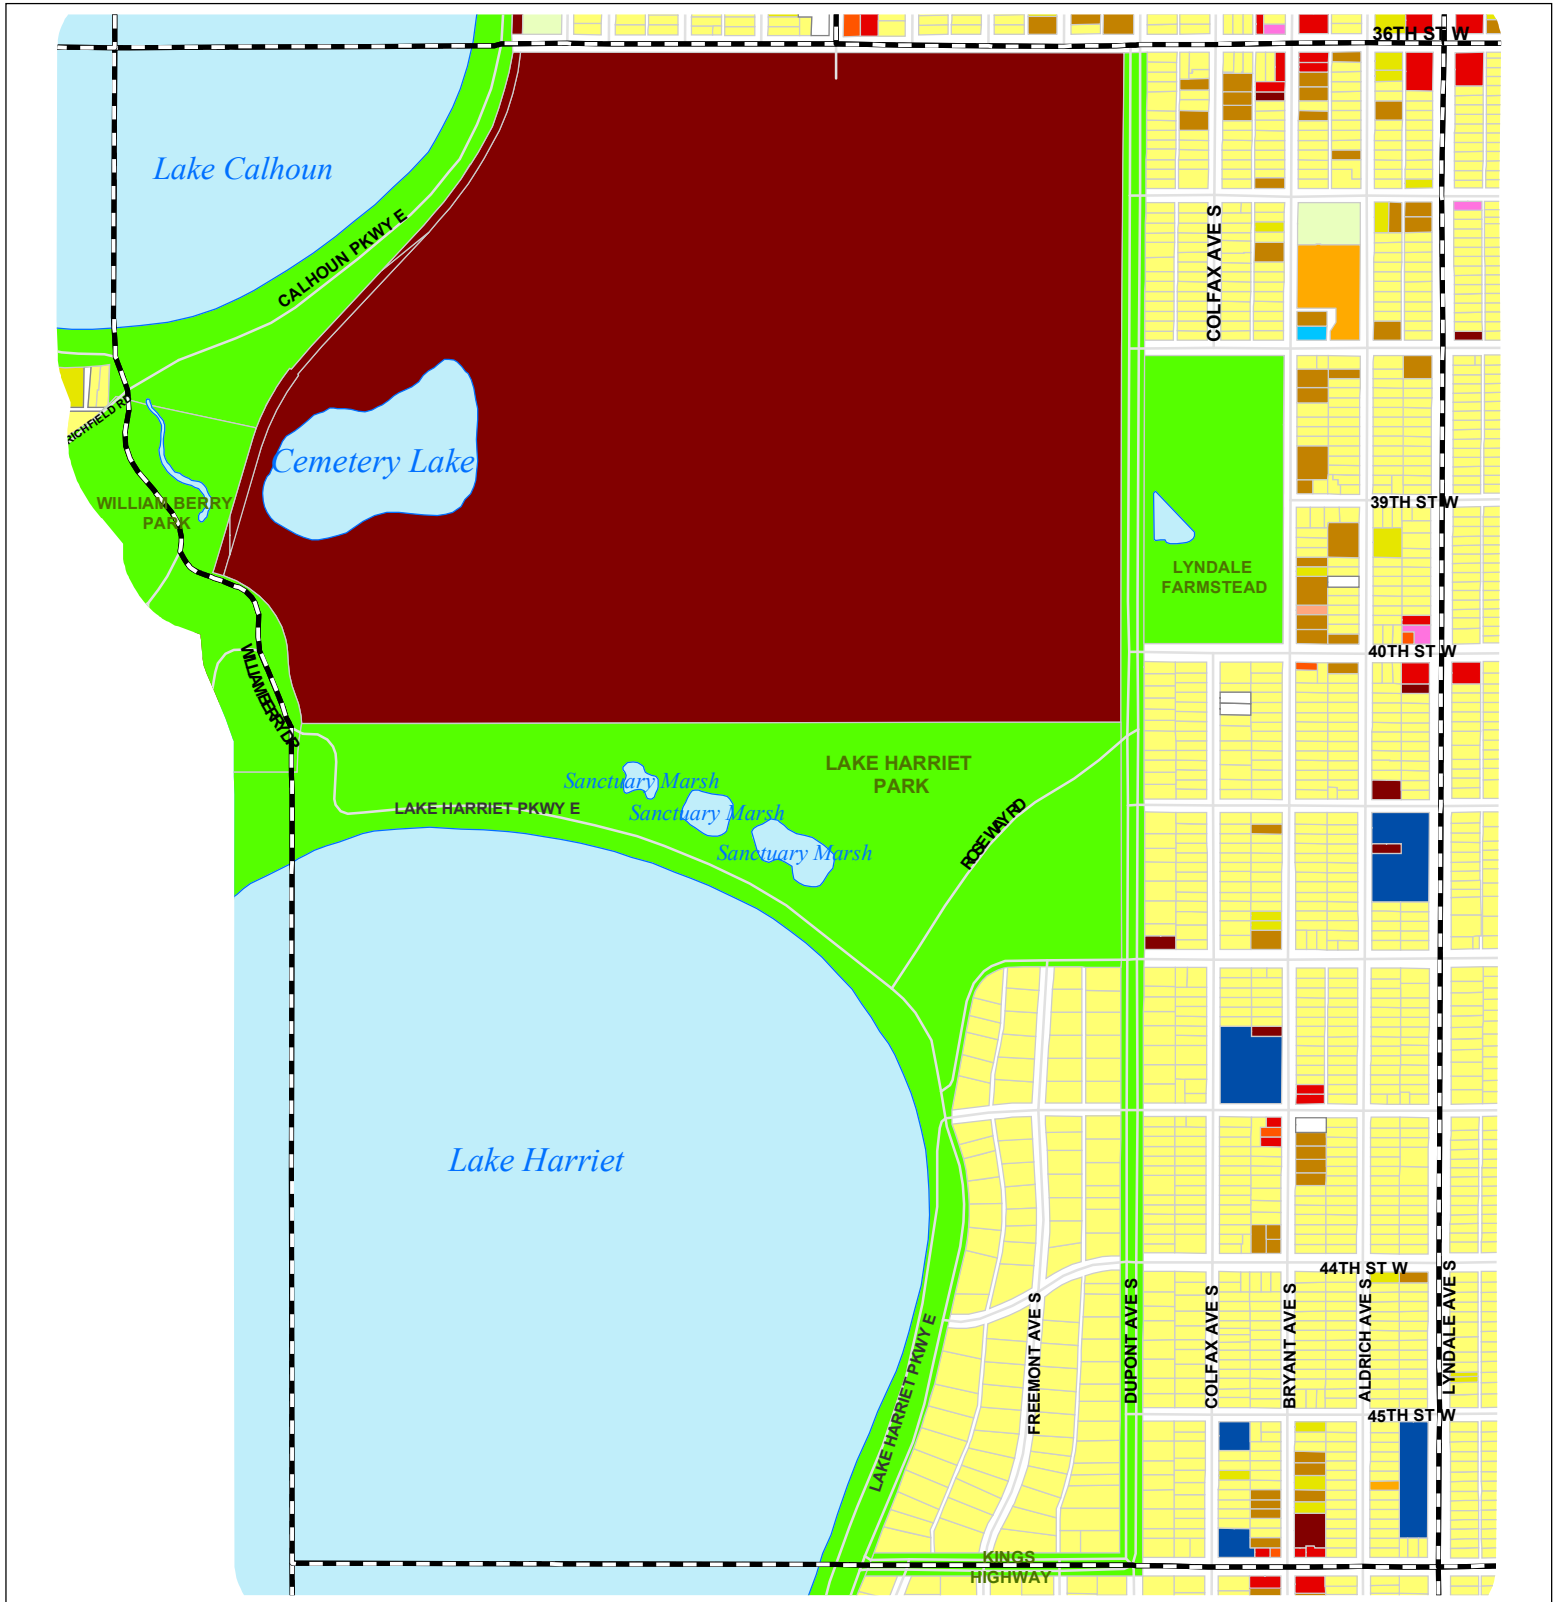

East Harriet Land Use Map

Source: City Assessor
Data as of July 2006
Scale: 1:10,000

Legend (See Glossary [Click Here](#))

	Single Family, Duplex and Triplex		Commercial		Industrial, Warehouse, Factory		Sport & Recreation Facilities
	Condo and Townhouse		Office		Utilities		Parks & Open Space
	Apartment		Residential Common Area		Institutional		Vacant Land
	Group Residence		Garage or Misc. Residential		Mixed Use		No Data