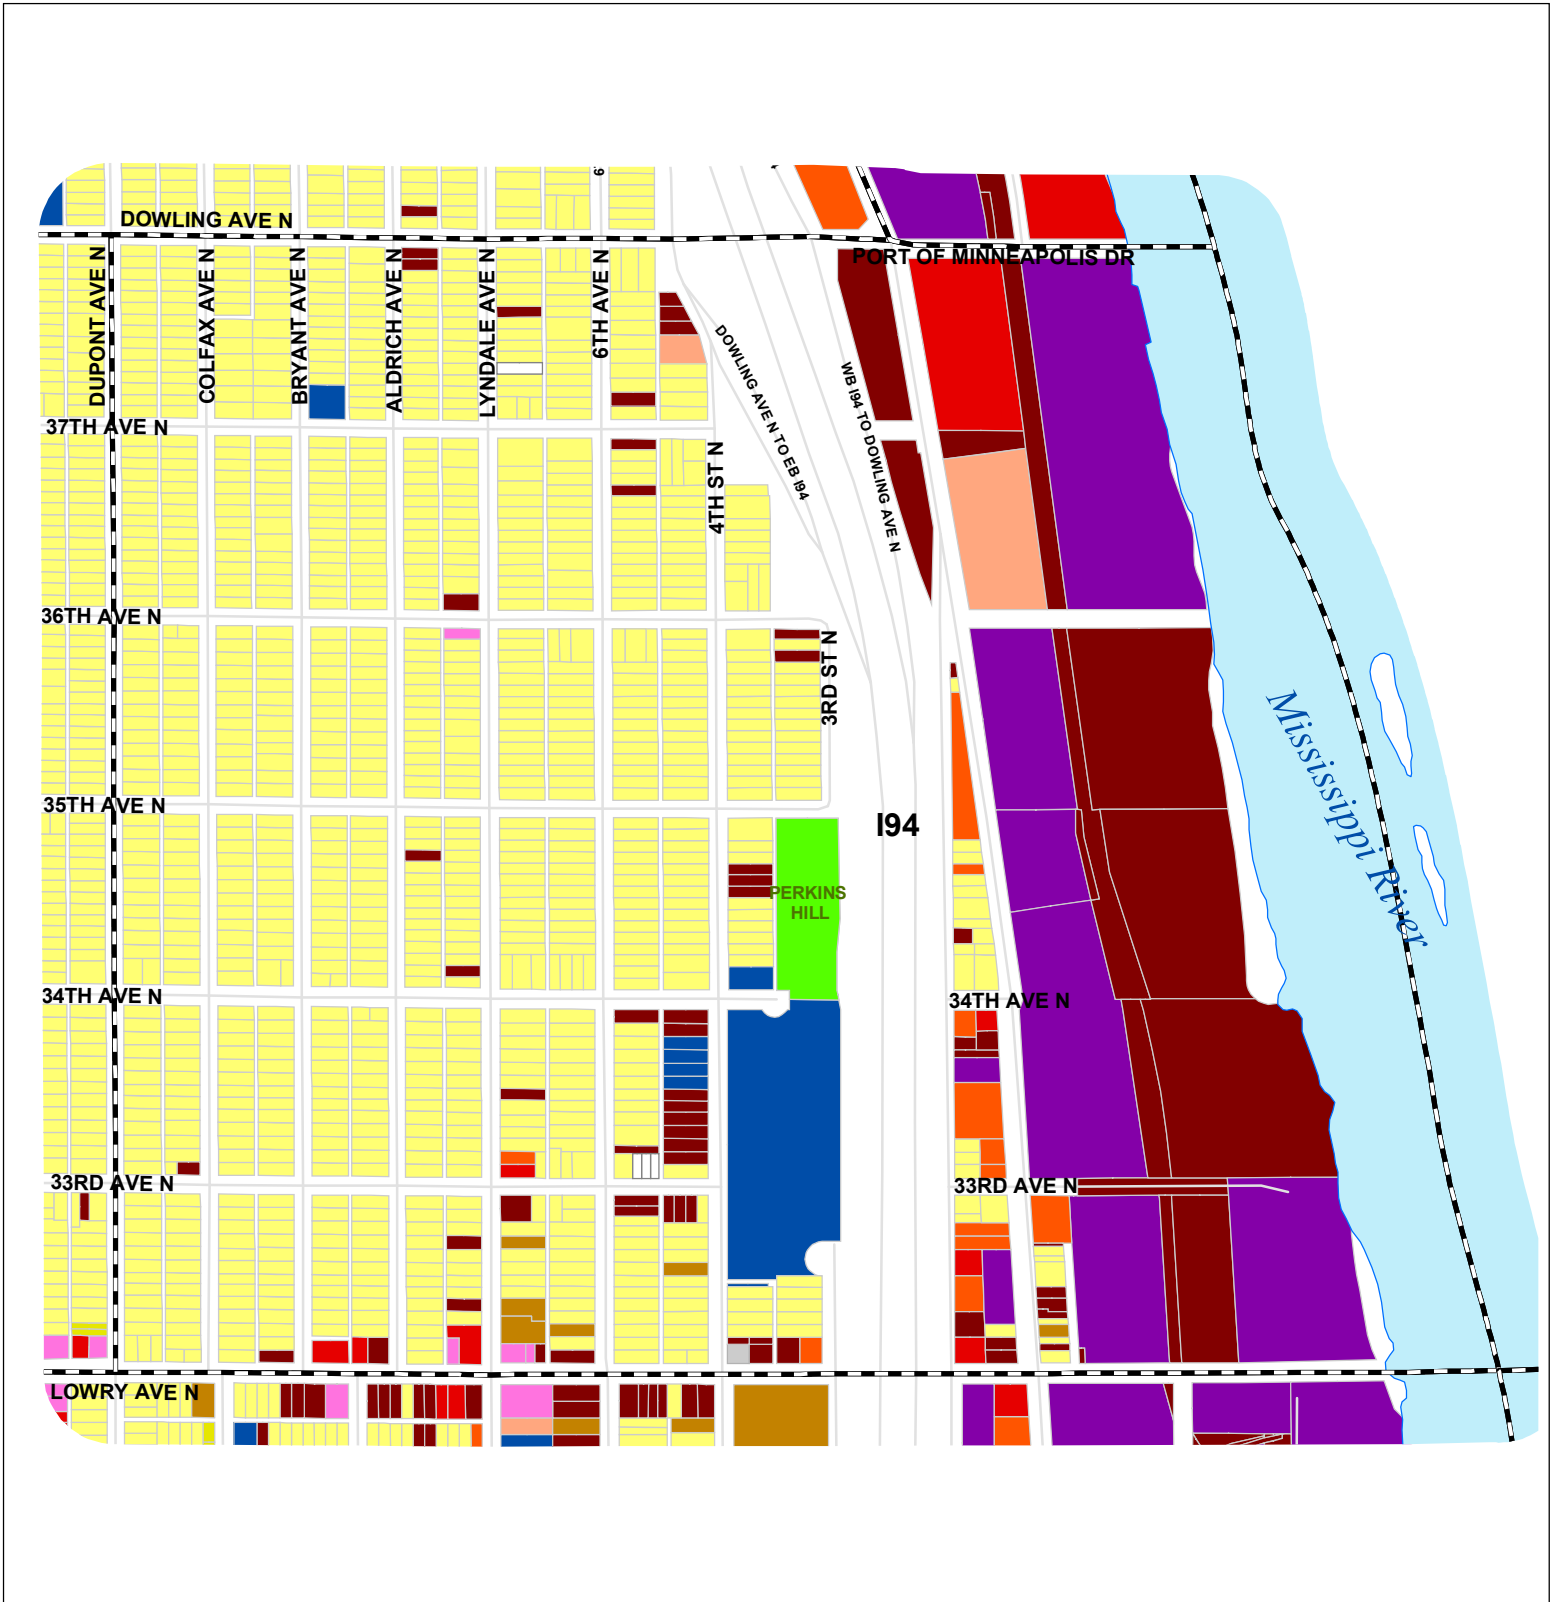

# McKinley Land Use Map

Source: City Assessor  
Data as of July 2006  
Scale: 1:8,000

## Legend (See Glossary [Click Here](#))

	Single Family, Duplex and Triplex		Commercial		Industrial, Warehouse, Factory		Sport & Recreation Facilities
	Condo and Townhouse		Office		Utilities		Parks & Open Space
	Apartment		Residential Common Area		Institutional		Vacant Land
	Group Residence		Garage or Misc. Residential		Mixed Use		No Data