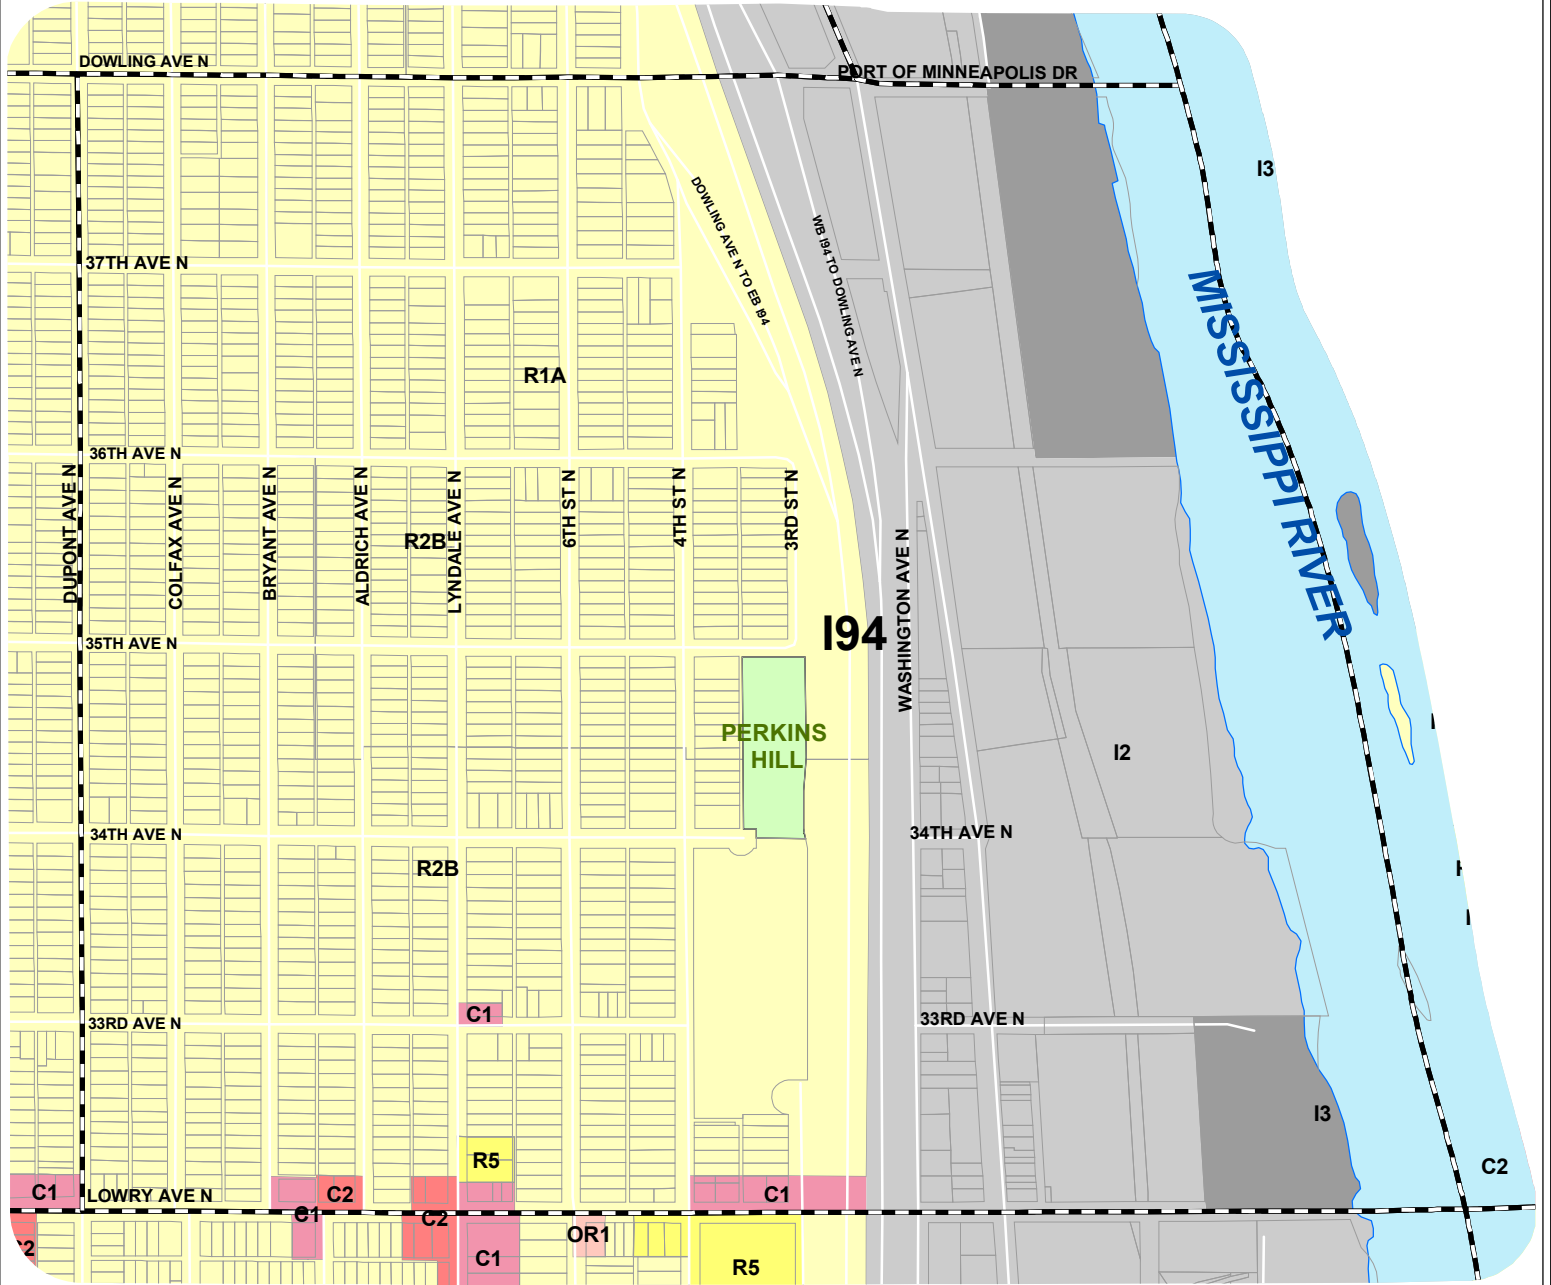

McKinley

Zoning Code Map

Zoning Legend
(see glossary)

R1 to R2B	I1
R3 to R6	I2
OR1 to OR3	I3
C1	B4
C2 to C3S	B4S
C4	B4C

Source: Minneapolis Zoning Code
Data as of July 2006
Please visit

www.ci.minneapolis.mn.us/zoning/index.asp#topofpage
for a more current zoning map

Scale: 1:8,000
August 2006