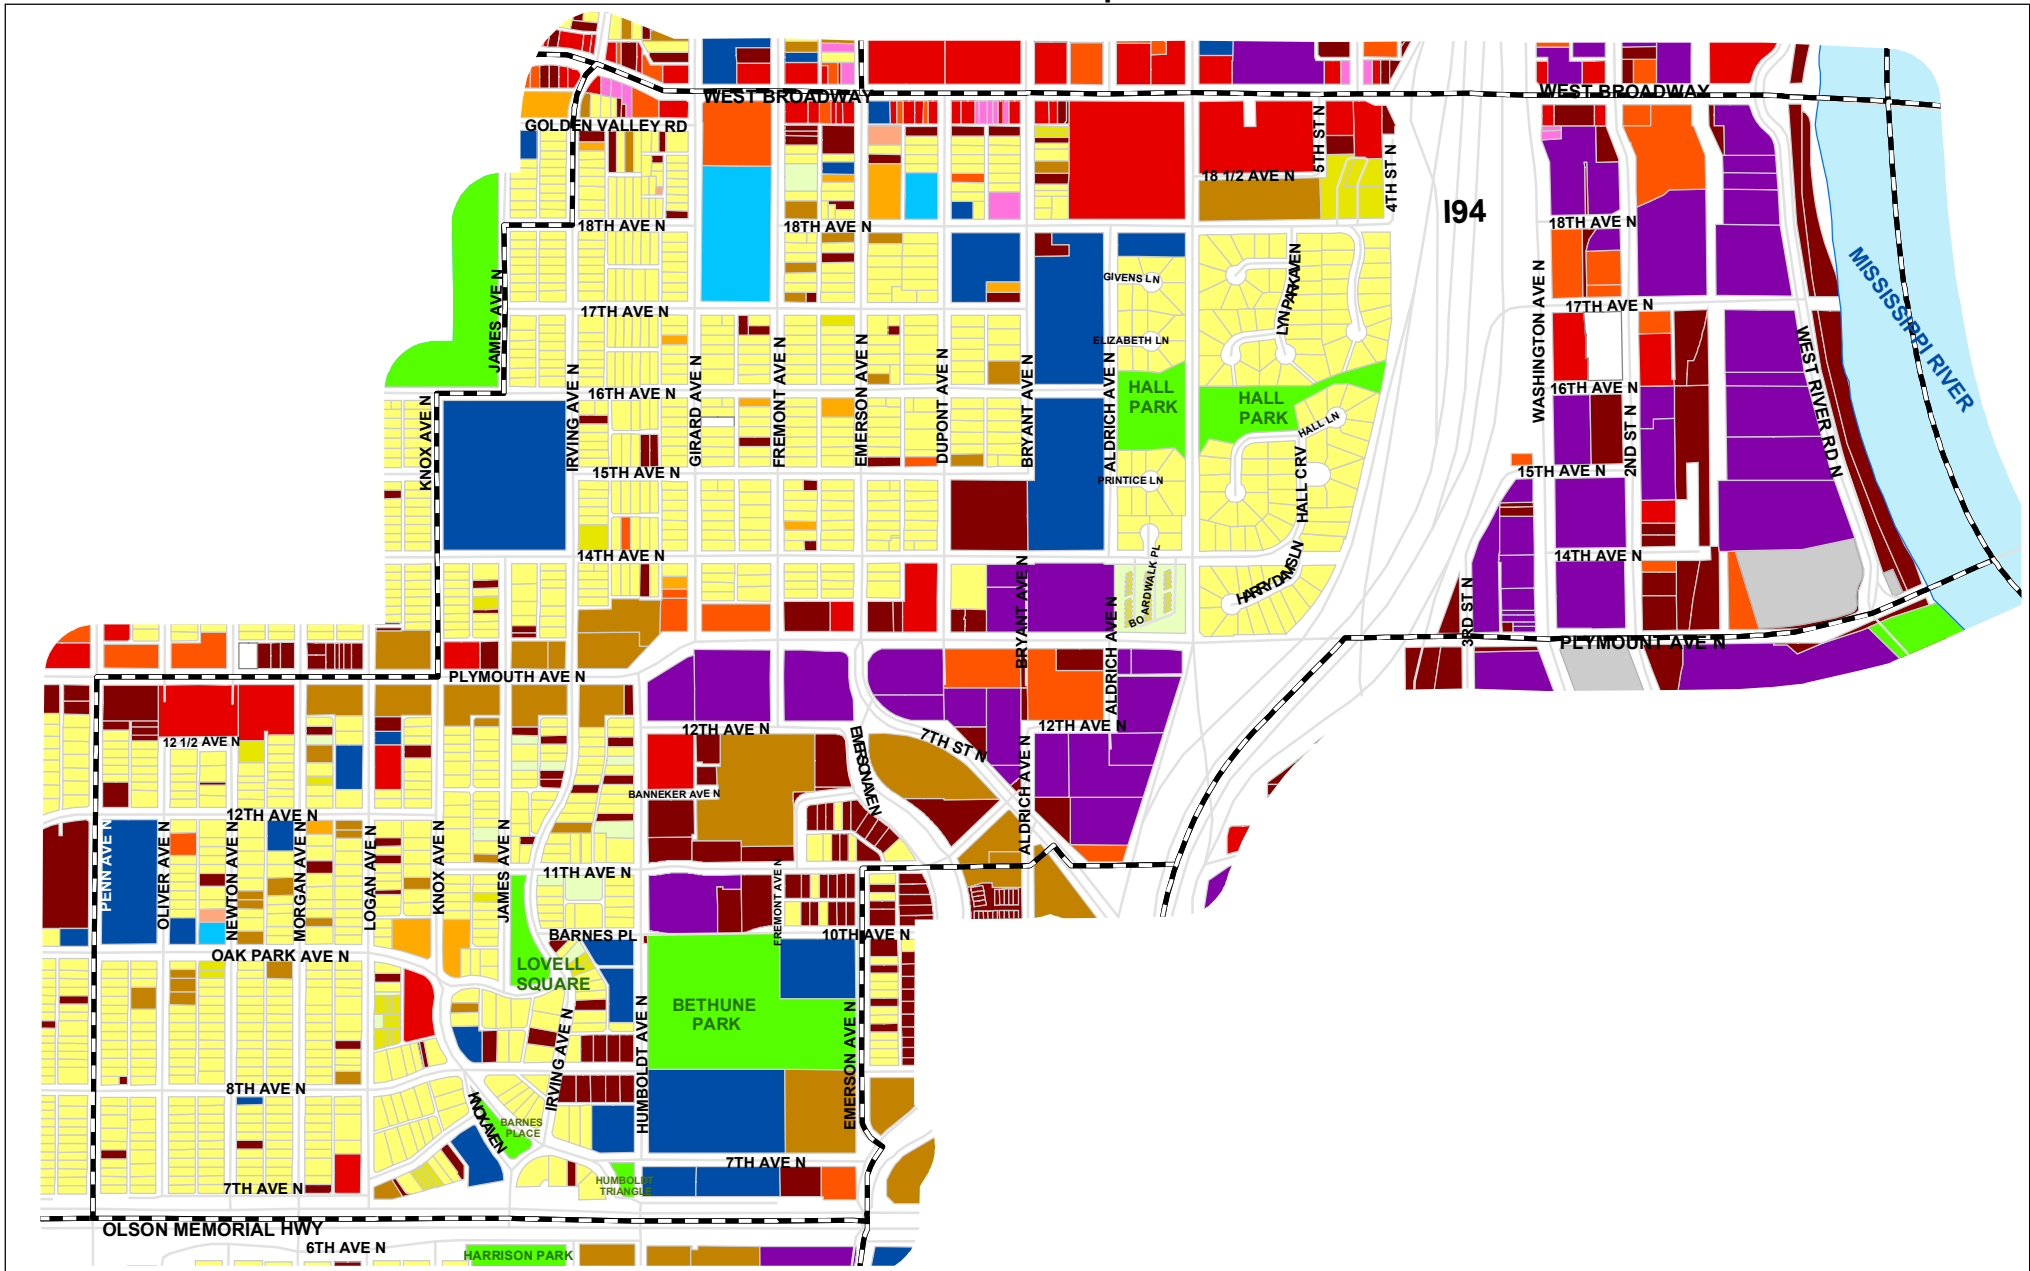

Near - North Land Use Map

Legend (See Glossary [Click Here](#))

Single Family, Duplex and Triplex	Commercial	Industrial, Warehouse, Factory	Sport & Recreation Facilities
Condo and Townhouse	Office	Utilities	Parks & Open Space
Apartment	Residential Common Area	Institutional	Vacant Land
Group Residence	Garage or Misc. Residential	Mixed Use	No Data