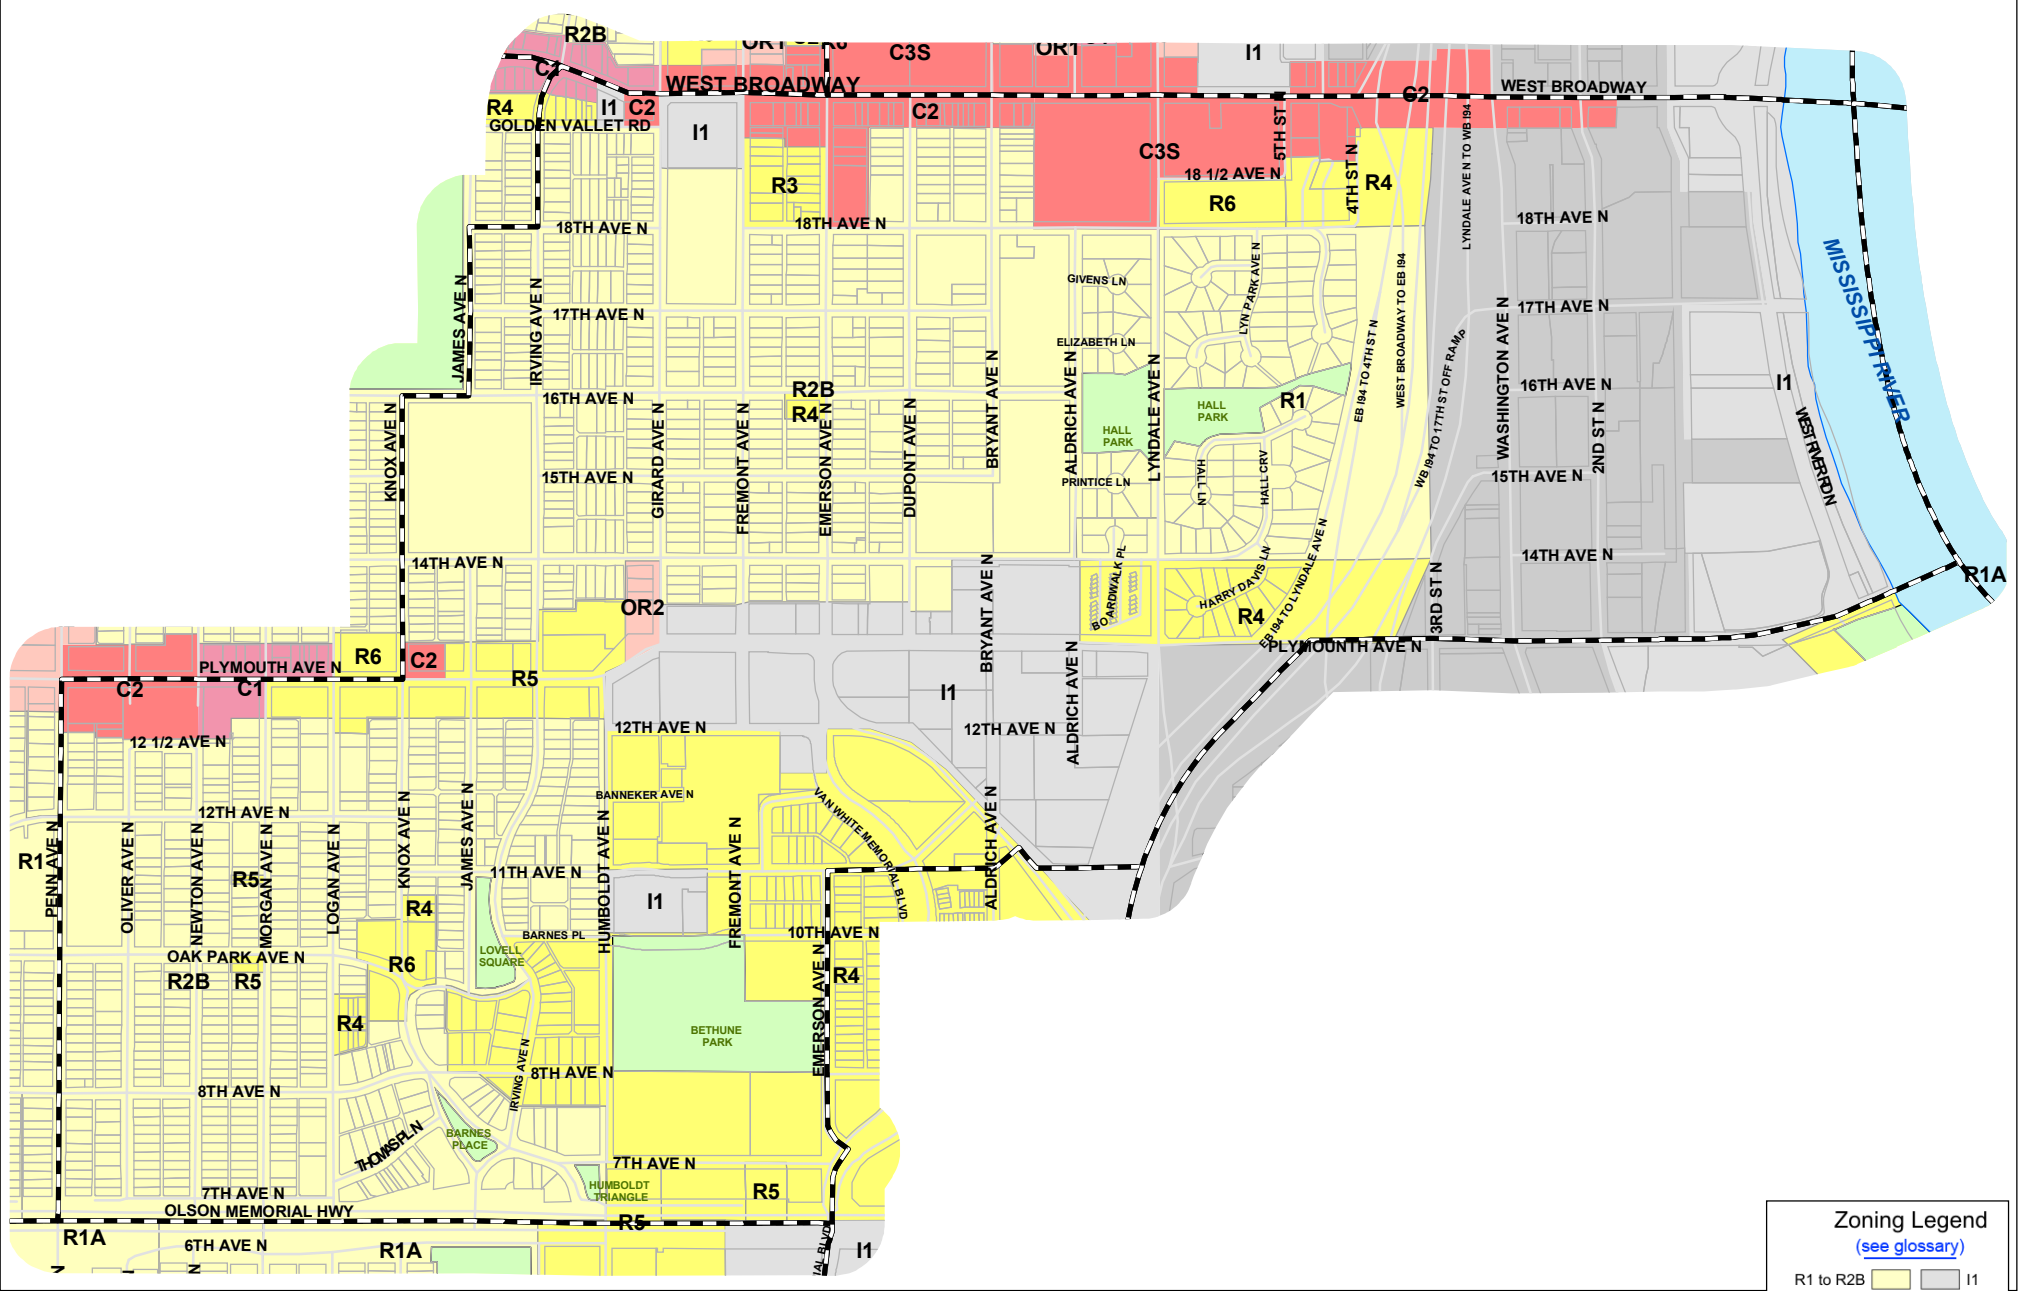

Near - North Zoning Code Map

Zoning Legend
(see glossary)

R1 to R2B	I1
R3 to R6	I2
OR1 to OR3	I3
C1	B4
C2 to C3S	B4S
C4	B4C

Source: Minneapolis Zoning Code
Data as of July 2006
Please visit
www.ci.minneapolis.mn.us/zoning/index.asp#topofpage
for a more current zoning map

Scale: 1:11,000
August 2006